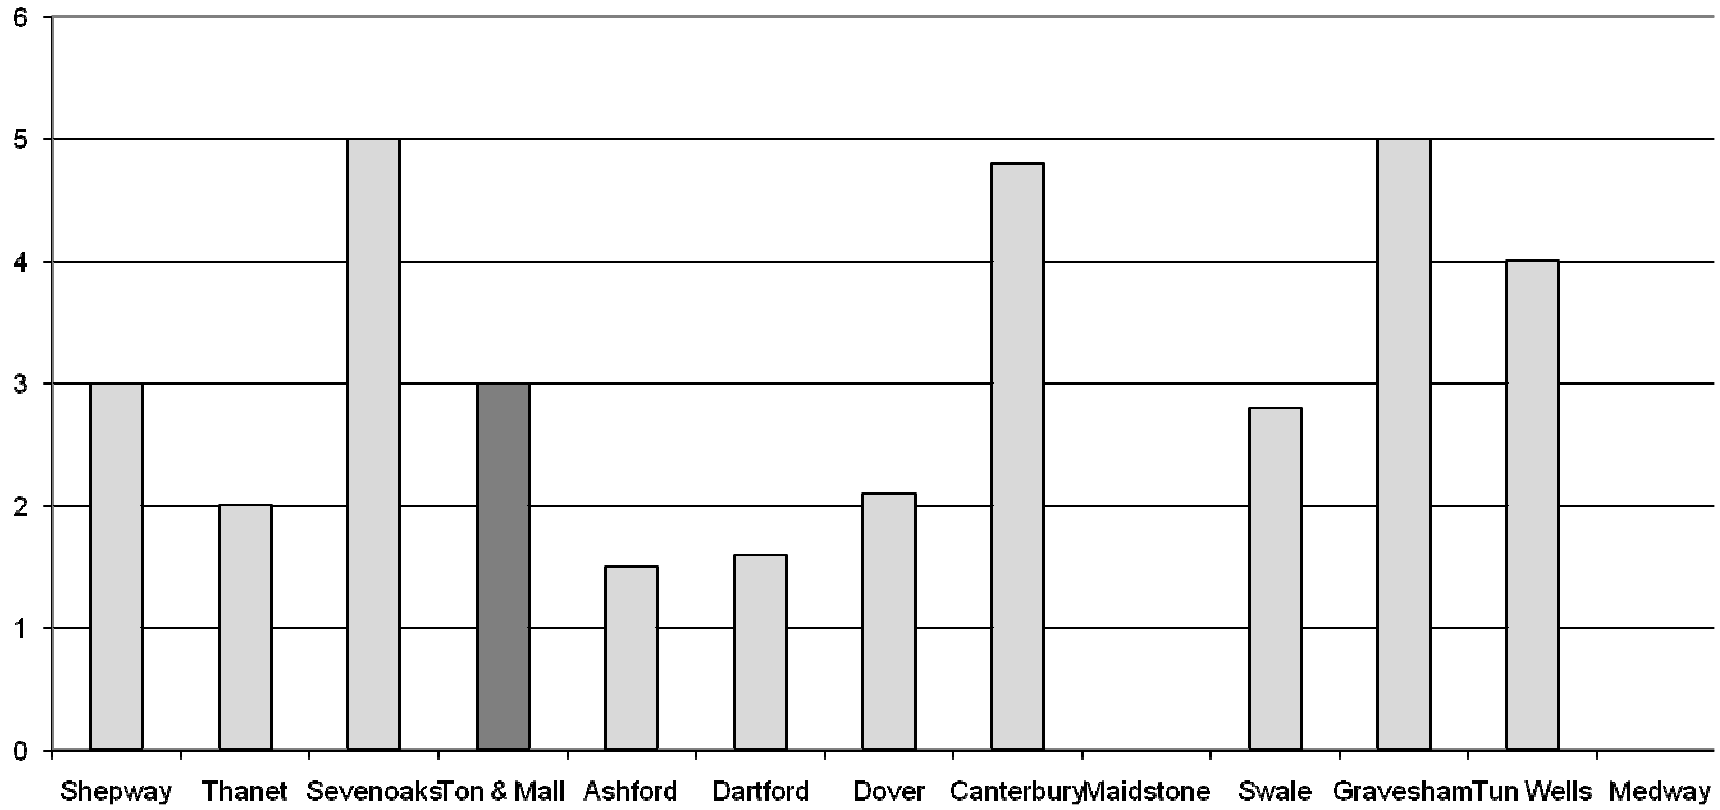

Enforcement staff - FTE Aug 2011

	FTEs	Management	Senior/Man	Senior	Officer	Assistant	Technical	admin		
Enforcement	3	0	0	0	1	1	0	1	Shepway	3
<i>Enforcement</i>	2	0	1	0	1	0	0	0	Thanet	2
<i>Enforcement</i>	5	0	1	0	2	0	0	2	Sevenoaks	5
<i>Enforcement</i>	3	0	0	1	0	0	2	0	Ton & Mall	3
<i>Enforcement</i>	1.5	0	0.5	0	1	0	0	0	Ashford	1.5
<i>Enforcement</i>	1.6	0	0	1	0.6	0	0	0	Dartford	1.6
<i>Enforcement</i>	2.1	0	0.5	0	1.6	0	0	0	Dover	2.1
<i>Enforcement</i>	4.8	1	0	0	3.5	0	0	0.3	Canterbury	4.8
<i>Enforcement</i>									Maidstone	
<i>Enforcement</i>	2.8	0	1	0	1.8	0	0	0	Swale	2.8
<i>Enforcement</i>	5	0	1	0	1	1	2	0	Gravesham	5
<i>Enforcement</i>	4				1	2			Tun Wells	4
<i>Enforcement</i>									Medway	